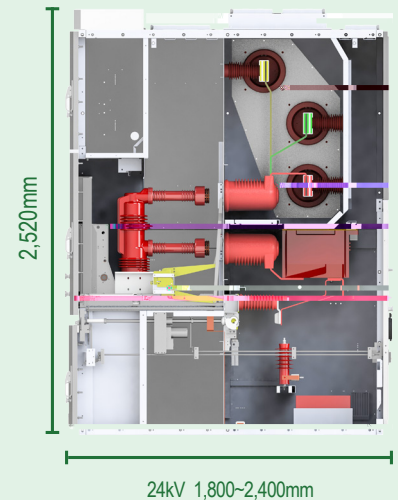

12/24kV

Removable Metal - enclosed Switchgear

Product description

Electrical features

Temperature-rise tests:

Altitude:

Durable:

Reliable: