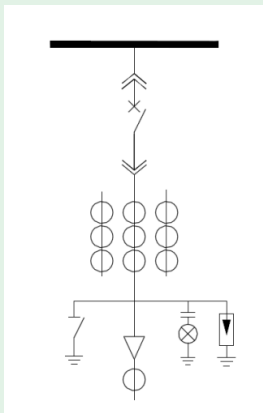

12/24kV

Removable Metal - enclosed Switchgear

Product description

Electrical features

Temperature-rise tests:

Altitude:

Durable:

Reliable: