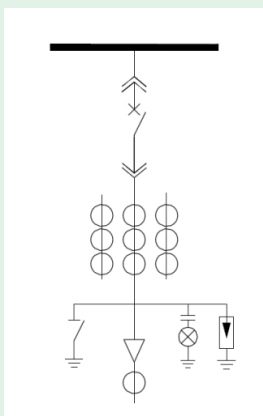

12/24kV

Removable Metal - enclosed Switchgear

Product description

Electrical features

Temperature-rise tests:

Altitude:

Durable:

Reliable: