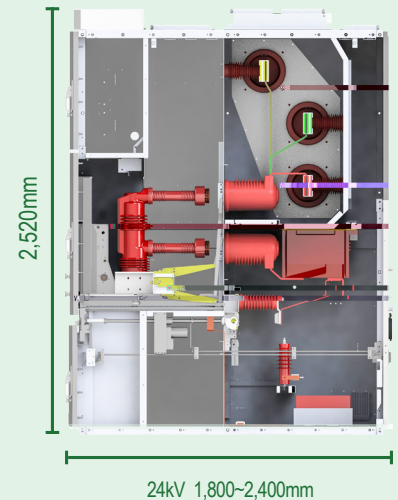

12/24kV

Removable Metal - enclosed Switchgear

Product description

Electrical features

Temperature-rise tests:

Altitude:

Durable:

Reliable: